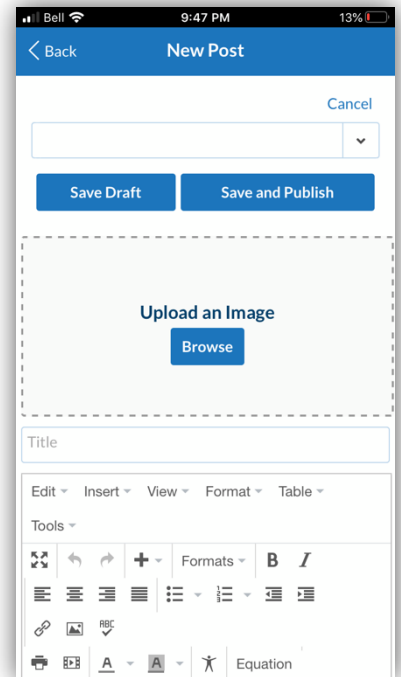

Edsby Portfolio - Students

App vs Web Browser

Edsby Mobile App:

To add an artefact to your portfolio using the app, select Portfolio from the home screen and then tap the + in the top right corner:

Web Browser (Laptop):

Click your name in the top right corner of Edsby and select Portfolio: