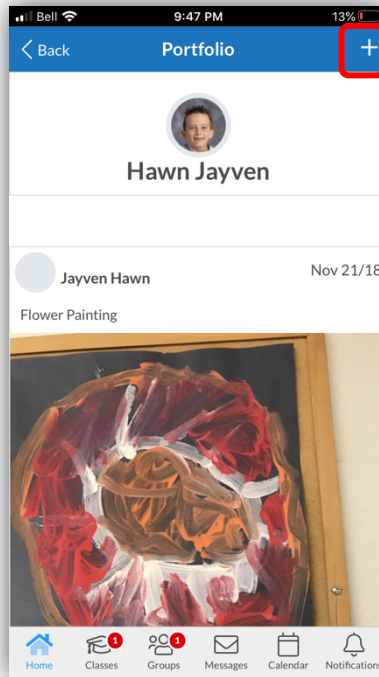

Edsby Portfolio - Students

App vs Web Browser

Edsby Mobile App:

To add an artefact to your portfolio using the app, select Portfolio from the home screen and then tap the + in the top right corner:

Web Browser (Laptop):