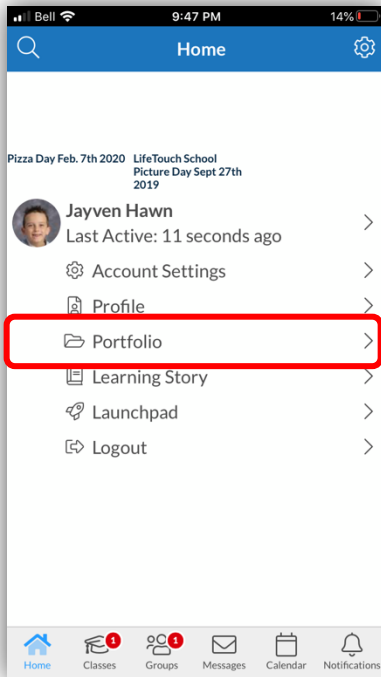

Edsby Portfolio - Students

App vs Web Browser

Edsby Mobile App:

To add an artefact to your portfolio using the app, select Portfolio from the home screen and then tap the + in the top right corner:

Web Browser (Laptop):

Click your name in the top right corner of Edsby and select Portfolio: