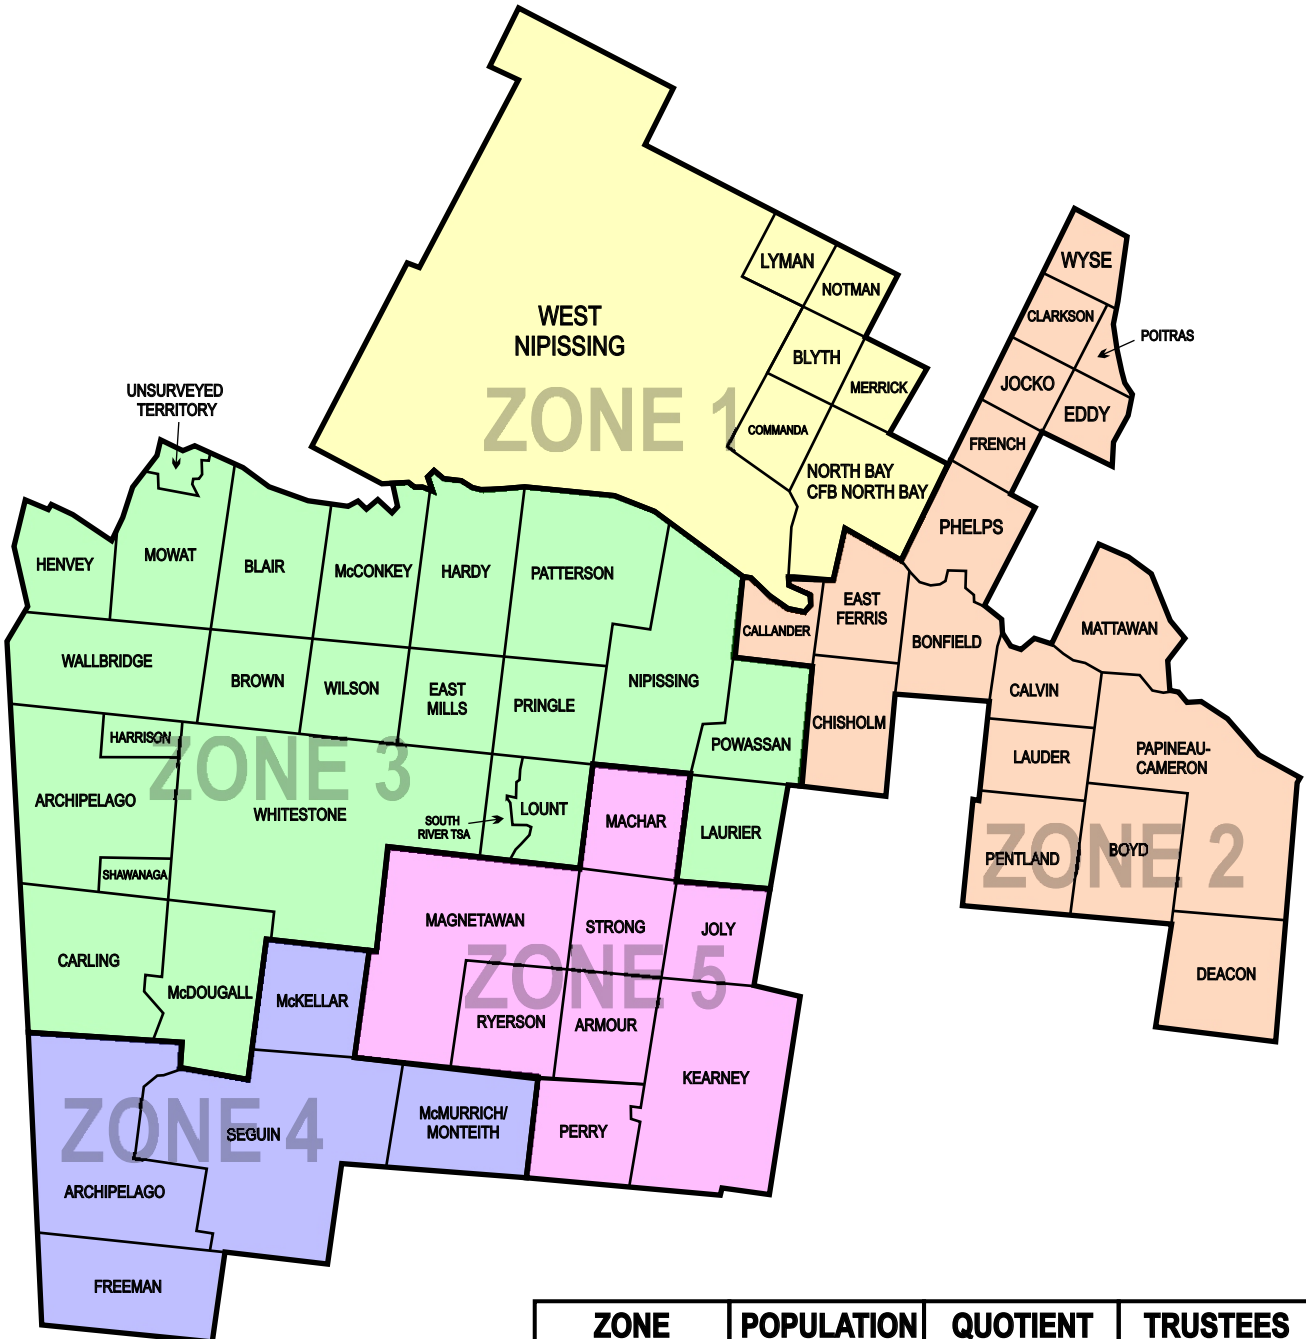

Trustee Distribution Map 2018

ZONE	POPULATION	QUOTIENT	TRUSTEES
1	37,037	3.83455	4
2	10,075	1.04310	1
3	9,983	1.03357	1
4	10,462	1.08316	1
5	9,713	1.00562	1
TOTAL	77,270	8.00000	8